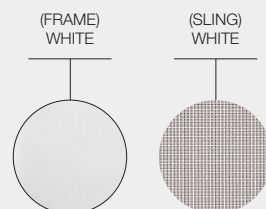

WARRANTY / MAINTENANCE
See gloster.com for warranty terms & maintenance instructions.

FRAME / SLING COLOUR

FRAME / SLING COLOUR

180
FOOTSTOOL

WIDTH	60cm / 23.5"
DEPTH	50.5cm / 20"
HEIGHT	40cm / 16"
SEAT HEIGHT	40cm / 16"
PRODUCT WEIGHT	3kg / 7lb
CBM / CCF	0.14m ³ / 5.16ft ³
DESIGNER	Henrik Pedersen
ASSEMBLY	Not Required

ARTICLE NUMBERS
102975 : Meteor Frame / Charcoal Sling
102978 : White Frame / White Sling

ACCESSORIES
CV102975 : Protective Cover

MATERIALS
Powder coated aluminium frame.
Sling seat.

WARRANTY / MAINTENANCE
See gloster.com for warranty terms & maintenance instructions.

FRAME / SLING COLOUR

FRAME / SLING COLOUR

180 STACKING LOUNGER WITH ARMS

WIDTH	80cm / 31.5"
LENGTH	206cm / 81"
HEIGHT	98cm / 38.5"
SEAT HEIGHT	33cm / 13"
ARM HEIGHT	49.5cm / 19.5"
BACK POSITIONS	4
PRODUCT WEIGHT	18.5kg / 41lb
CBM / CCF	0.30m ³ / 10.76ft ³
DESIGNER	Henrik Pedersen
ASSEMBLY	Not Required