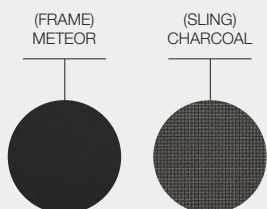

ARTICLE NUMBERS
9400MC : Meteor Frame / Charcoal Sling
9400WW : White Frame / White Sling

ACCESSORIES
CV9400 : Protective Cover (Single Chair)
CV9400S : Protective Cover (Stack of 4 Chairs)

MATERIALS
Powder coated aluminium frame.
Sling seat & back.

WARRANTY / MAINTENANCE
See gloster.com for warranty terms & maintenance instructions.

FRAME / SLING COLOUR

FRAME / SLING COLOUR

180 STACKING LOUNGE CHAIR

WIDTH	80cm / 31.5"
DEPTH	71cm / 28"
HEIGHT	77cm / 30.5"
SEAT HEIGHT	40cm / 16"
ARM HEIGHT	58cm / 23"
PRODUCT WEIGHT	10.5kg / 23lb
CBM / CCF (2 Per Carton)	0.59m ³ / 20.99ft ³
DESIGNER	Henrik Pedersen
ASSEMBLY	Not Required