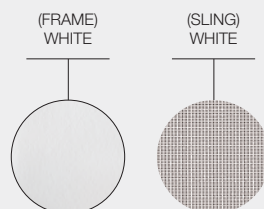

ARTICLE NUMBERS
9400MC : Meteor Frame / Charcoal Sling
9400WW : White Frame / White Sling

ACCESSORIES
CV9400 : Protective Cover (Single Chair)
CV9400S : Protective Cover (Stack of 4 Chairs)

MATERIALS
Powder coated aluminium frame.
Sling seat & back.

WARRANTY / MAINTENANCE
See gloster.com for warranty terms & maintenance instructions.

FRAME / SLING COLOUR

FRAME / SLING COLOUR

180 STACKING LOUNGE CHAIR

WIDTH	80cm / 31.5"
DEPTH	71cm / 28"
HEIGHT	77cm / 30.5"
SEAT HEIGHT	40cm / 16"
ARM HEIGHT	58cm / 23"
PRODUCT WEIGHT	10.5kg / 23lb
CBM / CCF (2 Per Carton)	0.59m ³ / 20.99ft ³
DESIGNER	Henrik Pedersen
ASSEMBLY	Not Required