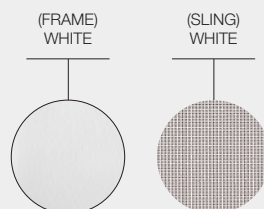

WARRANTY / MAINTENANCE
See gloster.com for warranty terms & maintenance instructions.

FRAME / SLING COLOUR

FRAME / SLING COLOUR

180
FOOTSTOOL

WIDTH	60cm / 23.5"
DEPTH	50.5cm / 20"
HEIGHT	40cm / 16"
SEAT HEIGHT	40cm / 16"
PRODUCT WEIGHT	3kg / 7lb
CBM / CCF	0.14m ³ / 5.16ft ³
DESIGNER	Henrik Pedersen
ASSEMBLY	Not Required