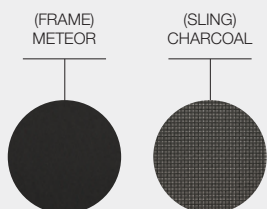

ARTICLE NUMBERS
102971 : Meteor Frame / Charcoal Sling
102972 : White Frame / White Sling

ACCESSORIES
CV102971 : Protective Cover (Single Chair)

MATERIALS
Powder coated aluminium frame.
Sling seat & back.

WARRANTY / MAINTENANCE
See gloster.com for warranty terms & maintenance instructions.

FRAME / SLING COLOUR

FRAME / SLING COLOUR

180
FOOTSTOOL

WIDTH	60cm / 23.5"
DEPTH	50.5cm / 20"
HEIGHT	40cm / 16"
SEAT HEIGHT	40cm / 16"
PRODUCT WEIGHT	3kg / 7lb
CBM / CCF	0.14m ³ / 5.16ft ³
DESIGNER	Henrik Pedersen
ASSEMBLY	Not Required