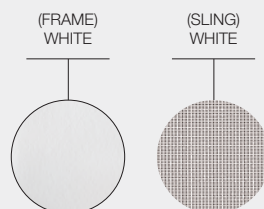

180
BAR CHAIR

WIDTH	53cm / 21"
DEPTH	52cm / 20.5"
HEIGHT	101cm / 40"
SEAT HEIGHT	77cm / 30.5"
PRODUCT WEIGHT	6kg / 13lb
CBM / CCF	0.36m³ / 12.32ft³
DESIGNER	Henrik Pedersen
ASSEMBLY	Not Required

ARTICLE NUMBERS
9404MC : Meteor Frame / Charcoal Sling
9404WW : White Frame / White Sling

ACCESSORIES
CV9404 : Protective Cover (Single Chair)

MATERIALS
Powder coated aluminium frame.
Sling seat & back.

WARRANTY / MAINTENANCE
See gloster.com for warranty terms & maintenance instructions.

FRAME / SLING COLOUR

FRAME / SLING COLOUR