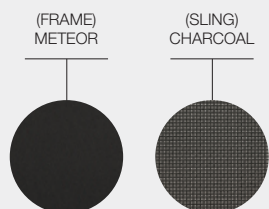

WARRANTY / MAINTENANCE
See gloster.com for warranty terms & maintenance instructions.

FRAME / SLING COLOUR

FRAME / SLING COLOUR

180
FOOTSTOOL

WIDTH	60cm / 23.5"
DEPTH	50.5cm / 20"
HEIGHT	40cm / 16"
SEAT HEIGHT	40cm / 16"
PRODUCT WEIGHT	3kg / 7lb
CBM / CCF	0.14m ³ / 5.16ft ³
DESIGNER	Henrik Pedersen
ASSEMBLY	Not Required

ARTICLE NUMBERS
102975 : Meteor Frame / Charcoal Sling
102978 : White Frame / White Sling

ACCESSORIES
CV102975 : Protective Cover

MATERIALS
Powder coated aluminium frame.
Sling seat.

WARRANTY / MAINTENANCE
See gloster.com for warranty terms & maintenance instructions.

FRAME / SLING COLOUR

FRAME / SLING COLOUR

180 STACKING LOUNGER WITH ARMS

WIDTH	80cm / 31.5"
LENGTH	206cm / 81"
HEIGHT	98cm / 38.5"
SEAT HEIGHT	33cm / 13"
ARM HEIGHT	49.5cm / 19.5"
BACK POSITIONS	4
PRODUCT WEIGHT	18.5kg / 41lb
CBM / CCF	0.30m ³ / 10.76ft ³
DESIGNER	Henrik Pedersen
ASSEMBLY	Not Required