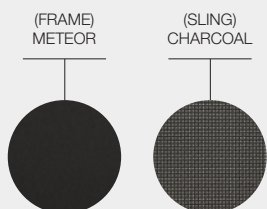

180
BAR CHAIR

WIDTH	53cm / 21"
DEPTH	52cm / 20.5"
HEIGHT	101cm / 40"
SEAT HEIGHT	77cm / 30.5"
PRODUCT WEIGHT	6kg / 13lb
CBM / CCF	0.36m³ / 12.32ft³
DESIGNER	Henrik Pedersen
ASSEMBLY	Not Required

ARTICLE NUMBERS
9404MC : Meteor Frame / Charcoal Sling
9404WW : White Frame / White Sling

ACCESSORIES
CV9404 : Protective Cover (Single Chair)

MATERIALS
Powder coated aluminium frame.
Sling seat & back.

WARRANTY / MAINTENANCE
See gloster.com for warranty terms & maintenance instructions.

FRAME / SLING COLOUR

FRAME / SLING COLOUR