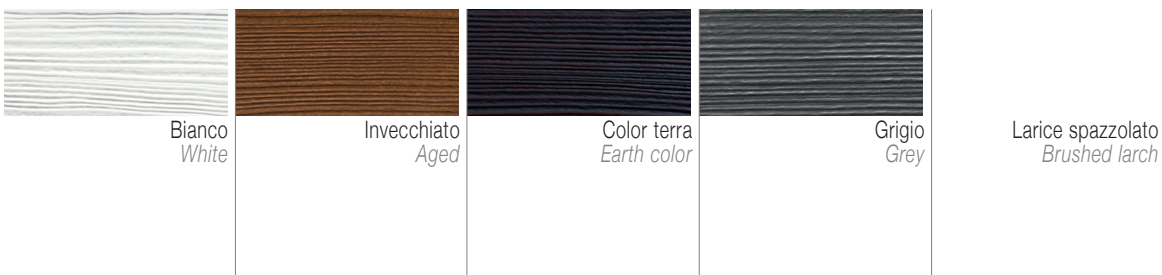

- Peso netto: 6 kg
- Volume della cassa: 85 x 76 h60 cm
- Fornito in due pezzi (lavello e cavalletto) da montare sul posto
- Predisposizione foro per piletta, diametro 5 cm (piletta a richiesta)
- Net weight: 6 kg
- Volume of the crate: 33,46 x 29,92 h23,62 in
- Dry is supplied into 2 pieces (sink and easel) that will be installed on site
- Drain hole 1,96 in diameter (drain on demand)