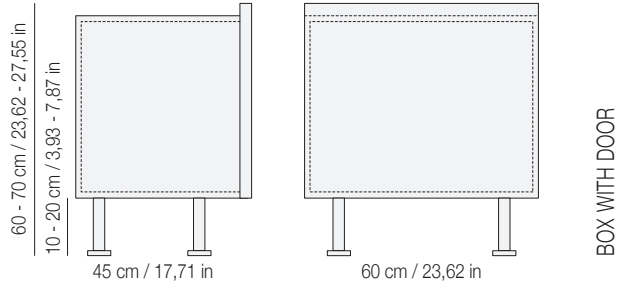

- Il prodotto viene consegnato smontato
- Tutti i materiali necessari al montaggio sono forniti nella confezione
- The product comes in separate pieces
- All necessary equipment is provided in the box

- Il prodotto viene consegnato smontato
- Tutti i materiali necessari al montaggio sono forniti nella confezione
- The product comes in separate pieces
- All necessary equipment is provided in the box

- Il prodotto viene consegnato smontato
- Tutti i materiali necessari al montaggio sono forniti nella confezione
- The product comes in separate pieces
- All necessary equipment is provided in the box