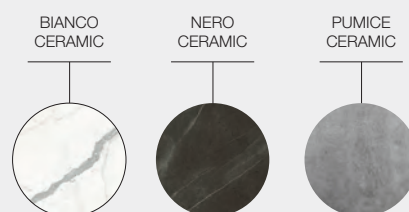

FRAME COLOURS

TABLE TOPS

CARVER DINING TABLE TEAK

WIDTH	100cm / 39.5"
LENGTH	220cm / 86.5"
HEIGHT	73cm / 28.5"
PRODUCT WEIGHT	47kg / 104lb
CBM / CCF	0.37m ³ / 13.09ft ³
DESIGNER	Henrik Pedersen
ASSEMBLY	Required
SEATING CAPACITY	8