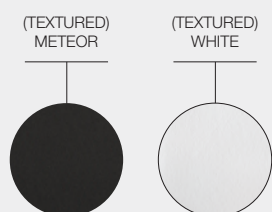

FRAME COLOURS

TABLE TOPS

CARVER DINING TABLE TEAK

WIDTH	100cm / 39.5"
LENGTH	220cm / 86.5"
HEIGHT	73cm / 28.5"
PRODUCT WEIGHT	47kg / 104lb
CBM / CCF	0.37m ³ / 13.09ft ³
DESIGNER	Henrik Pedersen
ASSEMBLY	Required
SEATING CAPACITY	8