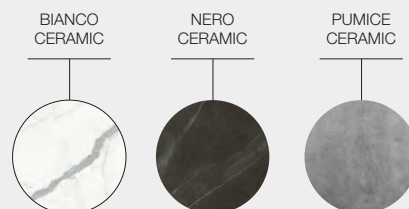

FRAME COLOURS

TABLE TOPS

CARVER DINING TABLE CERAMIC

WIDTH	100cm / 39.5"
LENGTH	220cm / 86.5"
HEIGHT	73cm / 28.5"
PRODUCT WEIGHT	75kg / 164lb
CBM / CCF	0.42m ³ / 15.06ft ³
DESIGNER	Henrik Pedersen
ASSEMBLY	Required
SEATING CAPACITY	8