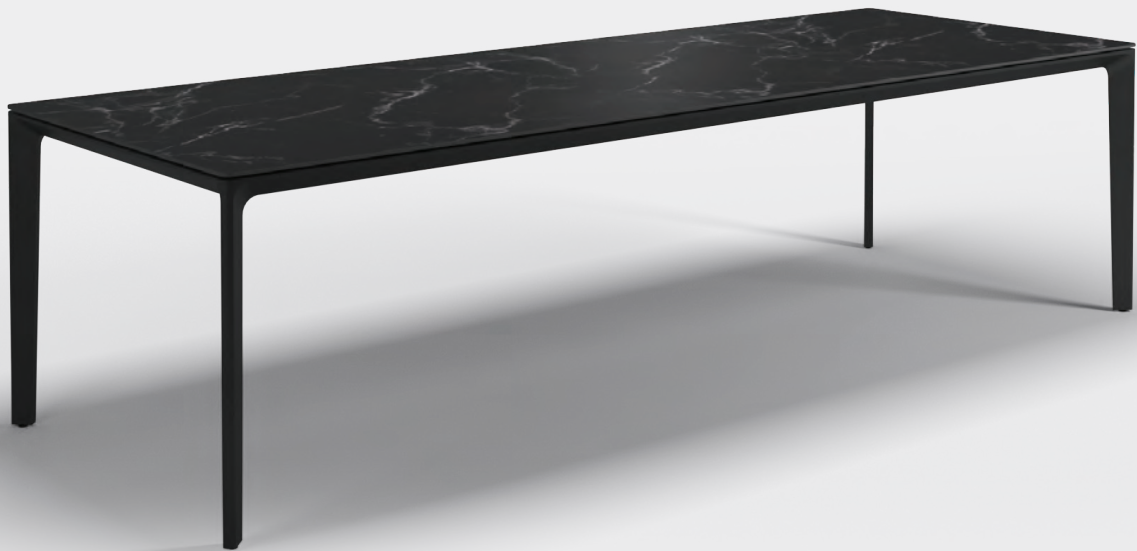

FRAME COLOURS

TABLE TOPS

(TEXTURED)
METEOR

(TEXTURED)
WHITE

BIANCO
CERAMIC

NERO
CERAMIC

PUMICE
CERAMIC

CARVER DINING TABLE CERAMIC