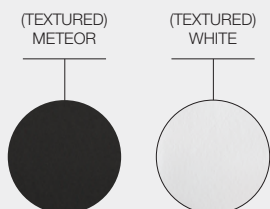

FRAME COLOURS

TABLE TOPS

CARVER DINING TABLE CERAMIC

WIDTH	100cm / 39.5"
LENGTH	220cm / 86.5"
HEIGHT	73cm / 28.5"
PRODUCT WEIGHT	75kg / 164lb
CBM / CCF	0.42m ³ / 15.06ft ³
DESIGNER	Henrik Pedersen
ASSEMBLY	Required
SEATING CAPACITY	8