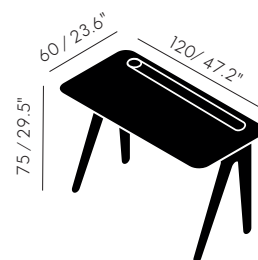

Year of Design 2016

Certification Contract level 1

Cable management hole 60mm

Self-assembly.

Available from stock. Large contract orders will be made to order with lead time of 4-6 weeks.

Also available made to order in solid birch.