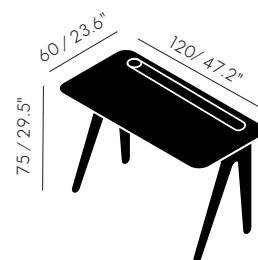

SLAB

NEW

SLAB DESK 600 X 1200 FUMED OAK

<u>Product</u>	SLD01FU
<u>Type</u>	Table - 1 Person
<u>Material</u>	Oak
<u>Colour</u>	● Brown

<u>Packaging (m)</u>	H	W	D	Weight (kg)
	0.03	0.61	1.21	18.6

Process After the fuming process the solid finger jointed panels are cut to size, sanded and the slab edge is cut. The parts are then lacquered and dried before packing.

Year of Design 2016

Certification Contract level 1

Cable management hole 60mm

Self-assembly.

Available from stock. Large contract orders will be made to order with lead time of 4-6 weeks.

Also available made to order in solid birch.